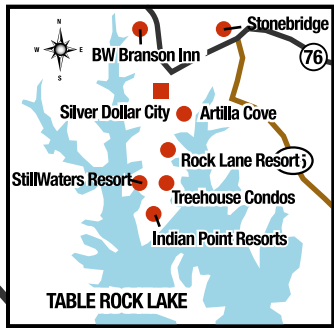

For Silver Dollar City, Stonebridge, Indian Point & StillWater Resorts, see inset

**NORTH TO:**  
 ■ Lambert's Café  
 ■ Springfield, Missouri  
 ■ Branson Zipline & Canopy Tours  
 ■ Walnut Shade, Missouri

Copyright © 2001 - 2009 Reservedirect

TABLE ROCK LAKE

● Chateau on the Lake

**SOUTH TO:**  
 ■ State Park Marina  
 ● Big Cedar Lodge  
 ■ Showboat Branson Belle

Map courtesy of reservedirect

**SOUTH TO:**  
 ○ Highway 86  
 ● Big Cedar Lodge  
 ● Executive Timbers Resort  
 ● Paradise Point Resort  
 ★ Branson's American Star

EUREKA SPRINGS, ARKANSAS

Branson Creek Golf Club

BRANSON REGIONAL AIRPORT

Murder Rock Golf & Country Club